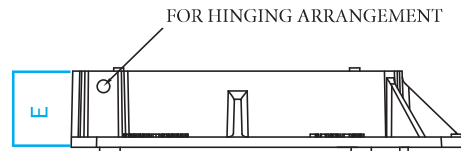

EN124 Group 3 - C250 Applications

For use in yard areas or Estate & B roads in locations that do not extend more than 500mm into the carriageway when measured from the kerb face.

EN124 GROUP 3 : C250 YARD GULLY GRATINGS - CAPTIVE HINGED

Product Code	Hinge Orientation	Grating Profile	EN124 Loading	Clear Opening mm	Oversize Base mm	Frame Depth mm	Nominal Mass kg	Pallet Quantities
				A x B	C x D	E		
249764	End Hinged	Flat	C250	300 x 300	390 x 460	75	20	20
249766	End Hinged	Dished	C250	300 x 300	390 x 460	75	20	20
	CLASS EN124 D400	GROUP 4	DATE FIRST ISSUED 01/2016	DRAWING TITLE		ISSUE: 1		
			DATE THIS ISSUE 11/2018					