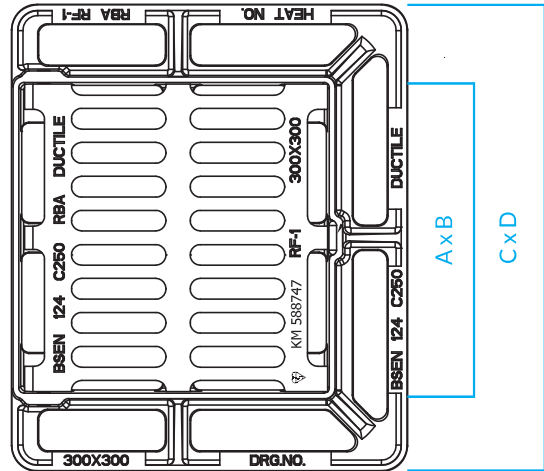

EN124 Group 3 - C250 Applications

For use in yard areas or Estate & B roads in locations that do not extend more than 500mm into the carriageway when measured from the kerb face.

EN124 GROUP 3 : C250 YARD GULLY GRATINGS - CAPTIVE HINGED

Product Code	Hinge Orientation	Grating Profile	EN124 Loading	Clear Opening mm	Oversize Base mm	Frame Depth mm	Nominal Mass kg	Pallet Quantities
				A x B	C x D	E		
249764	End Hinged	Flat	C250	300 x 300	390 x 460	75	20	20
249766	End Hinged	Dished	C250	300 x 300	390 x 460	75	20	20
	CLASS EN124 D400	GROUP 4	DATE FIRST ISSUED 01/2016	DRAWING TITLE		ISSUE: 1		
			DATE THIS ISSUE 11/2018					